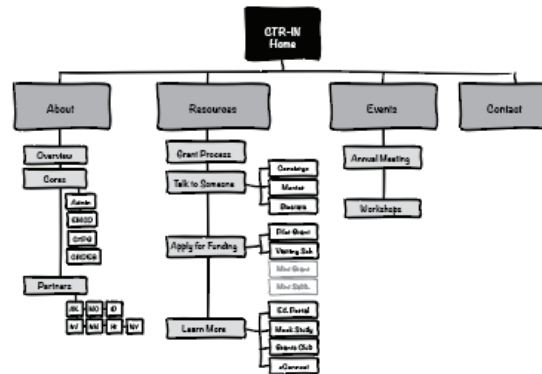

**MOUNTAIN WEST**  
**CTR-IN**  
Site Maps

**Prepared by**  
Chris Gargiulo  
*October 27th, 2016*

**SITE MAP #1**  
"Existing"

**SITE MAP #2**  
"Simple"

**SITE MAP #3**  
"User Centered"

**SITE MAP #1**  
"Existing"

# SITE MAP #1: "Existing"

Legend:

 Page Template

**SITE MAP #2**  
"Simple"

## SITE MAP #2: "Simple"

**SITE MAP #3**  
"User Centered"

**SITE MAP #3: "User Centered"**

**Legend:**

- Home Page Template
- Primary Sub Page Template
- Secondary Sub Page Template
- Tertiary Sub Page Template