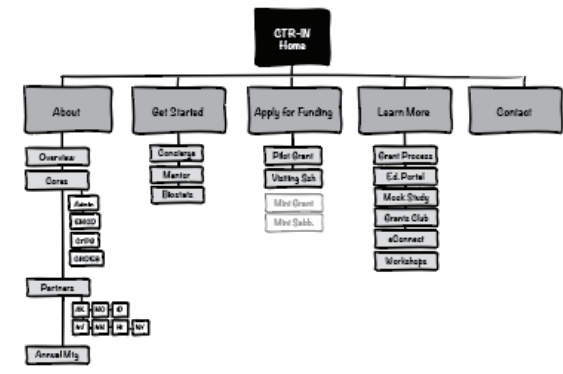

**MOUNTAIN WEST**  
**CTR-IN**  
Site Maps

**Prepared by**  
Chris Gargiulo  
*October 27th, 2016*

**SITE MAP #1**  
"Existing"

**SITE MAP #2**  
"Simple"

**SITE MAP #3**  
"User Centered"

**SITE MAP #1**  
"Existing"

# SITE MAP #1: "Existing"

Legend:

 Page Template

**SITE MAP #2**  
"Simple"

## SITE MAP #2: "Simple"

**SITE MAP #3**  
"User Centered"

**SITE MAP #3: "User Centered"**

**Legend:**

- Home Page Template
- Primary Sub Page Template
- Secondary Sub Page Template
- Tertiary Sub Page Template