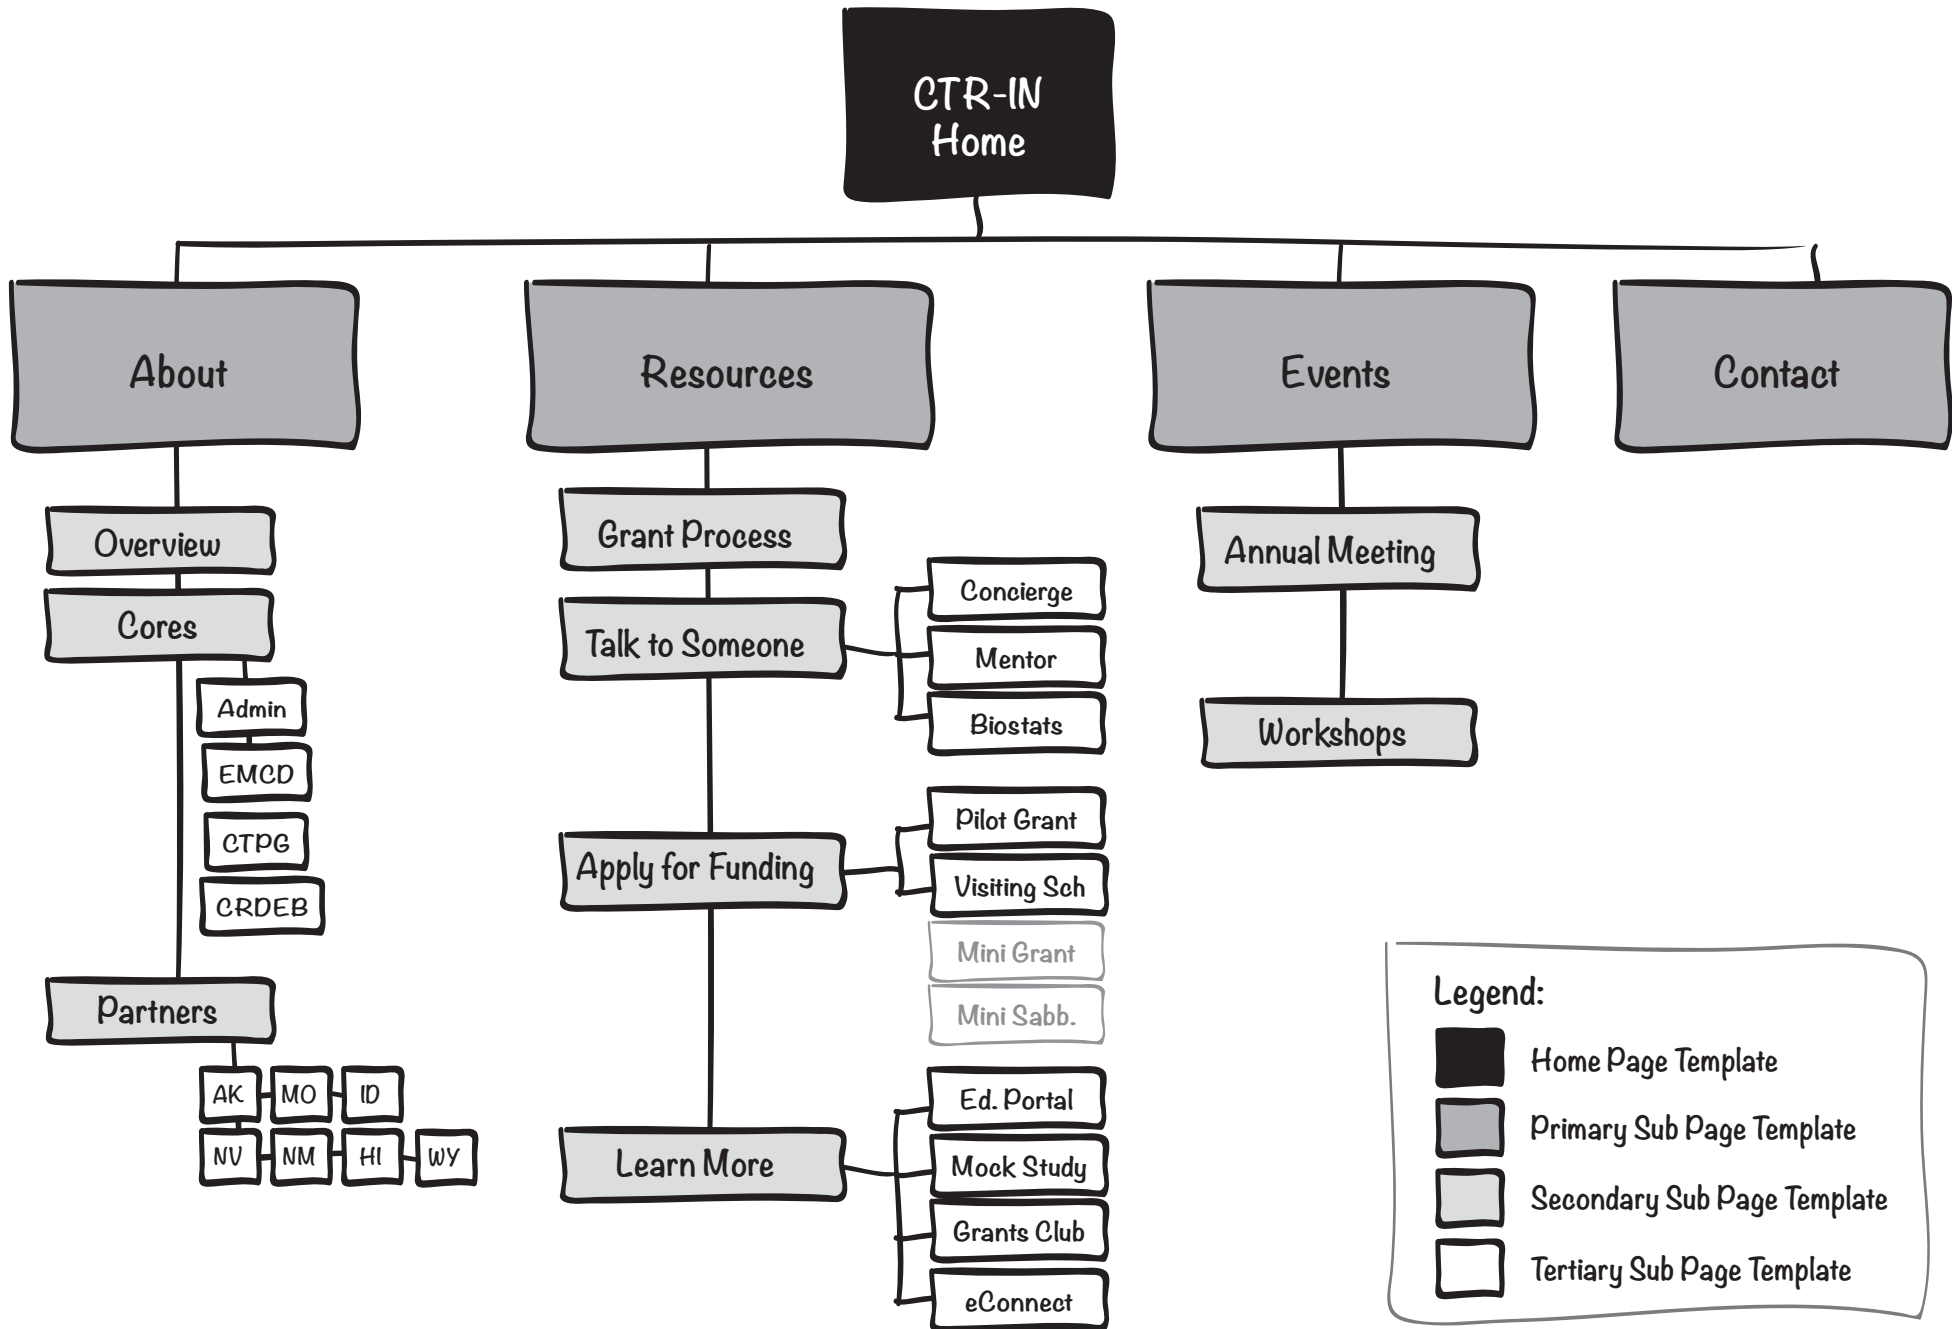

**MOUNTAIN WEST**  
**CTR-IN**  
Site Maps

**Prepared by**  
Chris Gargiulo  
*October 27th, 2016*

**SITE MAP #1**  
"Existing"

**SITE MAP #2**  
"Simple"

**SITE MAP #3**  
"User Centered"

**SITE MAP #1**  
"Existing"

# SITE MAP #1: "Existing"

Legend:

 Page Template

**SITE MAP #2**  
"Simple"

## SITE MAP #2: "Simple"

**SITE MAP #3**  
"User Centered"

**SITE MAP #3: "User Centered"**

**Legend:**

- Home Page Template
- Primary Sub Page Template
- Secondary Sub Page Template
- Tertiary Sub Page Template