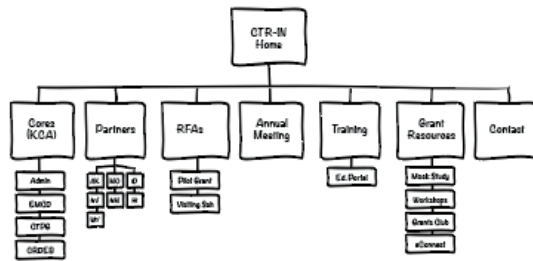

**MOUNTAIN WEST**  
**CTR-IN**  
Site Maps

**Prepared by**  
Chris Gargiulo  
*October 27th, 2016*

**SITE MAP #1**  
"Existing"

**SITE MAP #2**  
"Simple"

**SITE MAP #3**  
"User Centered"

**SITE MAP #1**  
"Existing"

# SITE MAP #1: "Existing"

Legend:

 Page Template

**SITE MAP #2**  
"Simple"

## SITE MAP #2: "Simple"

**SITE MAP #3**  
"User Centered"

**SITE MAP #3: "User Centered"**

**Legend:**

- Home Page Template
- Primary Sub Page Template
- Secondary Sub Page Template
- Tertiary Sub Page Template