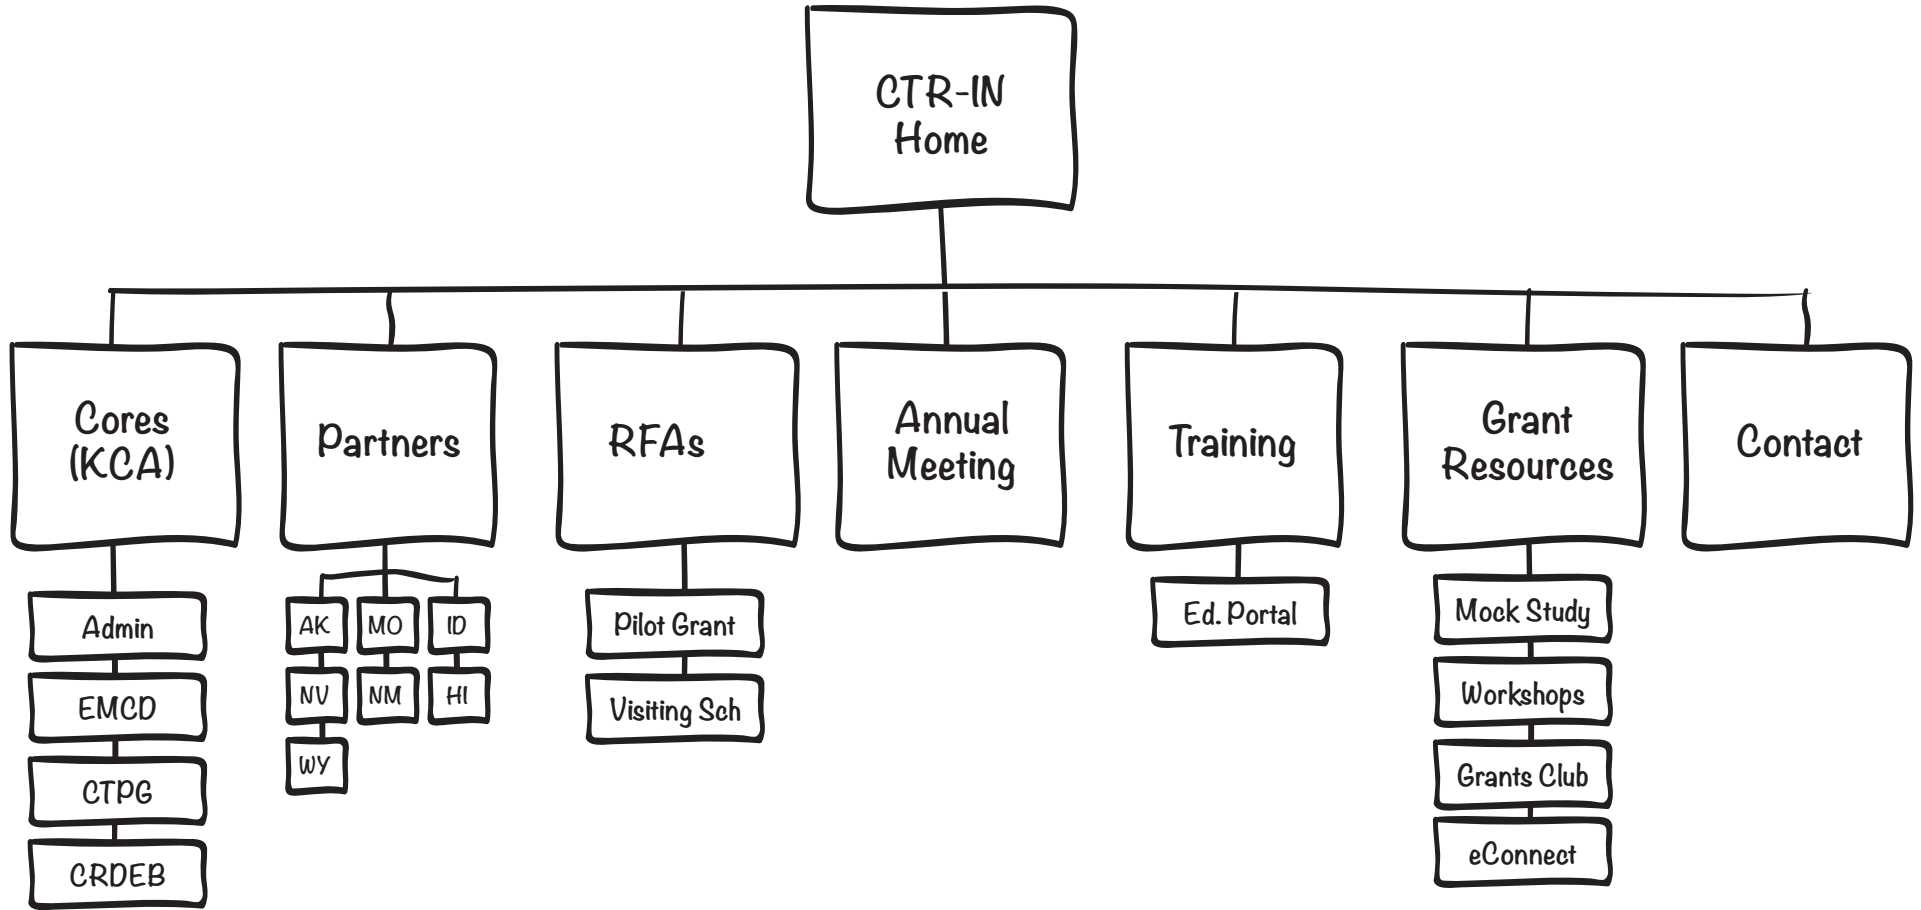

**MOUNTAIN WEST**  
**CTR-IN**  
Site Maps

**Prepared by**  
Chris Gargiulo  
*October 27th, 2016*

**SITE MAP #1**  
"Existing"

**SITE MAP #2**  
"Simple"

**SITE MAP #3**  
"User Centered"

**SITE MAP #1**  
"Existing"

# SITE MAP #1: "Existing"

Legend:

 Page Template

**SITE MAP #2**  
"Simple"

## SITE MAP #2: "Simple"

**SITE MAP #3**  
"User Centered"

**SITE MAP #3: "User Centered"**

**Legend:**

- Home Page Template
- Primary Sub Page Template
- Secondary Sub Page Template
- Tertiary Sub Page Template